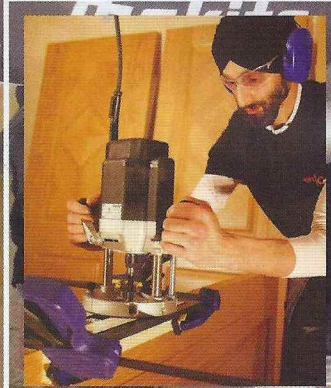

YOUR TRADE

PLASTERING & DRYLINING
ROOFING
CARPENTRY
PAINTING & DECORATING
BRICKLAYING