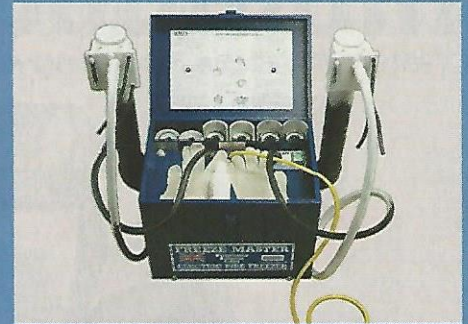

Pipe Freezing for Professionals

280D Domestic 8mm-28mm

420D Industrial 8mm-42mm

690E Heavy Industrial 8mm-61mm

NO REGULAR TOP UP REQUIRED.

Active Capillary. A state-of-the-art innovation designed developed and patented by Freeze Master for electric pipe freezing machines. The electronic valve system takes the place of a simple basic capillary and works by delivering pre-programmed quantities of refrigerant to the freeze heads.