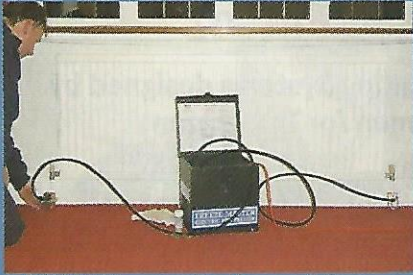

Pipe Freezing for Professionals

280D Domestic 8mm-28mm

420D Industrial 8mm-42mm

690E Heavy Industrial 8mm-61mm

NO REGULAR TOP UP REQUIRED.

Active Capillary. A state-of-the-art innovation designed developed and patented by Freeze Master for electric pipe freezing machines. The electronic valve system takes the place of a simple basic capillary and works by delivering pre-programmed quantities of refrigerant to the freeze heads.