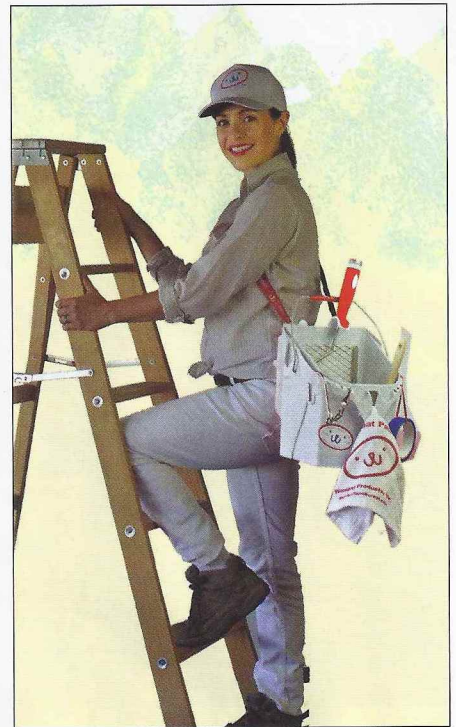

Wombat Bucket – The Portable Paint Tray

This portable paint tray allows you to carry your paint, rollers, brushes and tools with you and climb up and down your ladder with both hands free, always have at least 3 points of contact when up ladders.